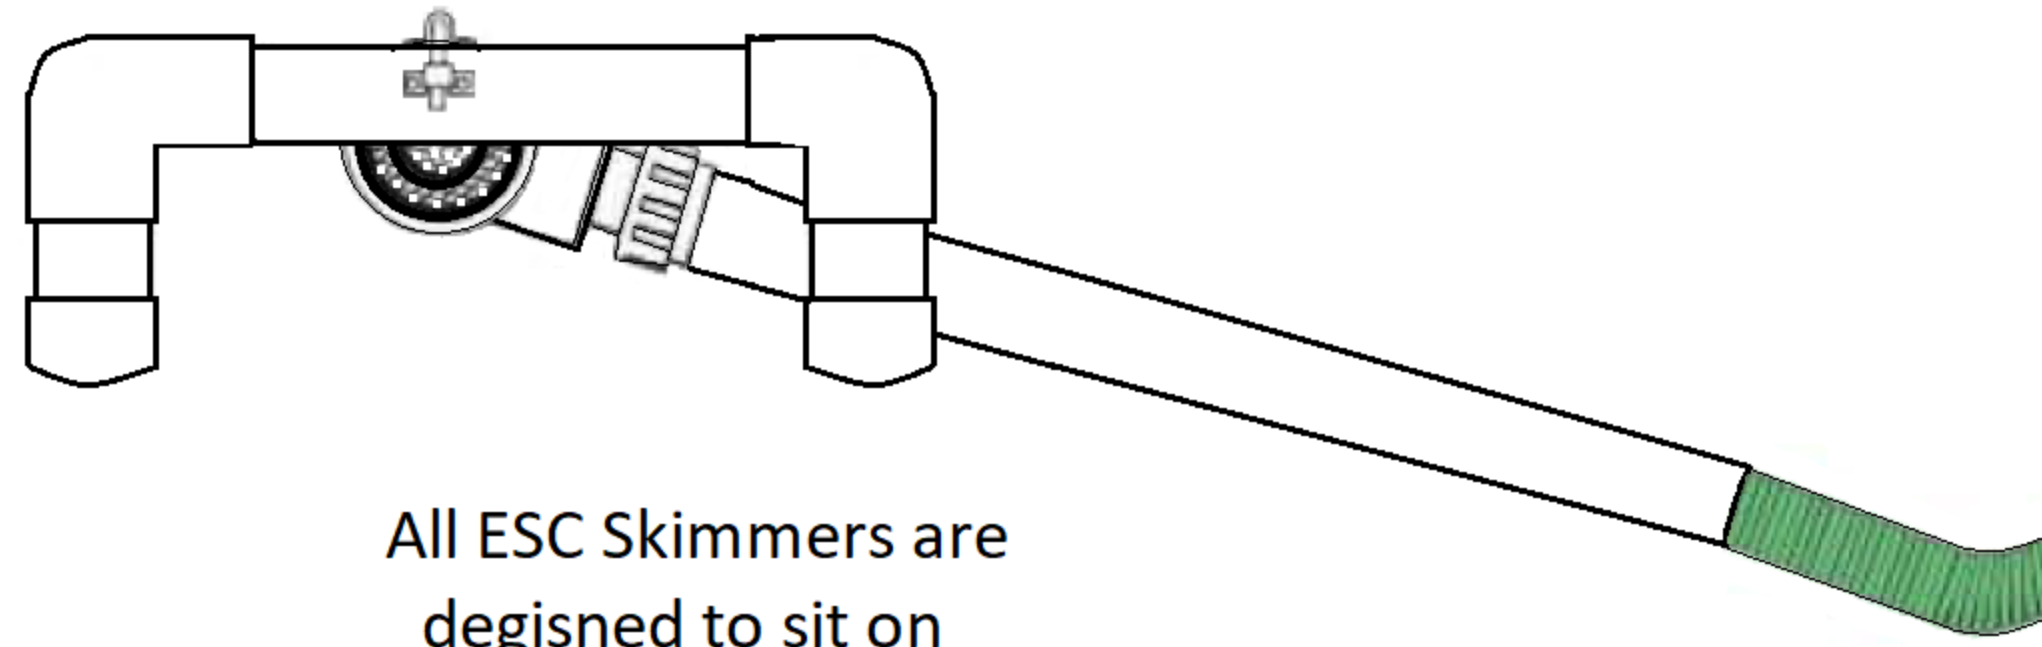

1. 6 feet of Solid barrel pipe included.
2. Threaded union for orifice installation.
3. Flex hose provided with customer specified outlet size.
4. Orifice included as specified by customer.
5. Drains and vents fully enclose dby frame.
6. Shipped assembled. Customer attached barrel pipe, then to structure.

3 inch ESC Skimmer / Sediment Pond Surface Drain

NTS TYPICAL

Side View
NTS TYPICAL

All ESC Skimmers are designed to sit on a stone base

3 inch solid barrel pipe included

Threaded union for orifice

Air vents

3 inch

Flex hose with threaded nipples and customer specified outlet

Color Code Stickers

	8 inch		3 inch
	6 inch		2.5 inch
	5 inch		2 inch
	4 inch		1.5 inch